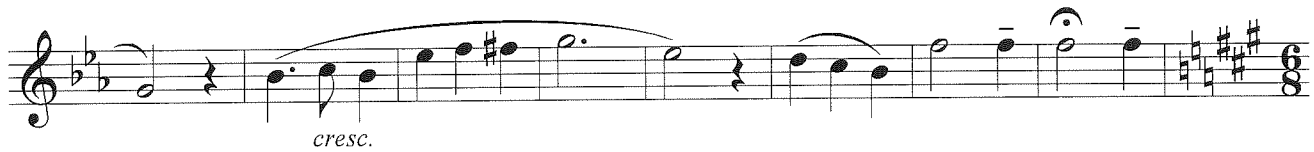

San Luis Obispo County Band Directors Association
Senior High County Honor Band

Audition set C
CLARINET

J. Maerkl

Deciso (♩ = 80)

Expressivo ♩ = 108

Giocoso (♩ = 80)